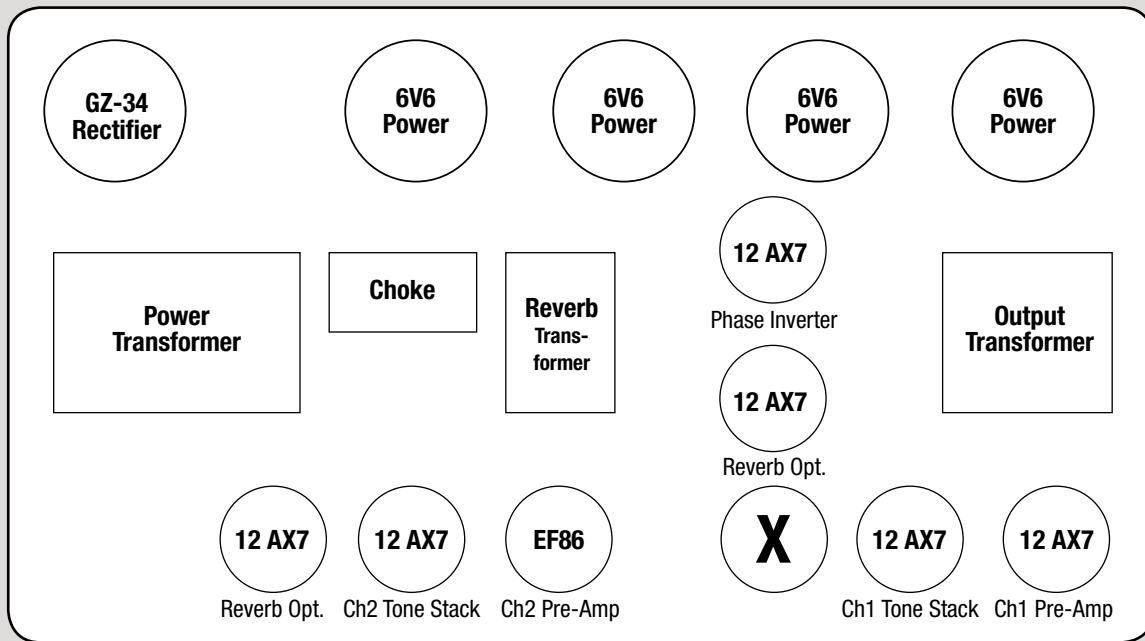

PANTHER/PANTHER R

FRONT PANEL