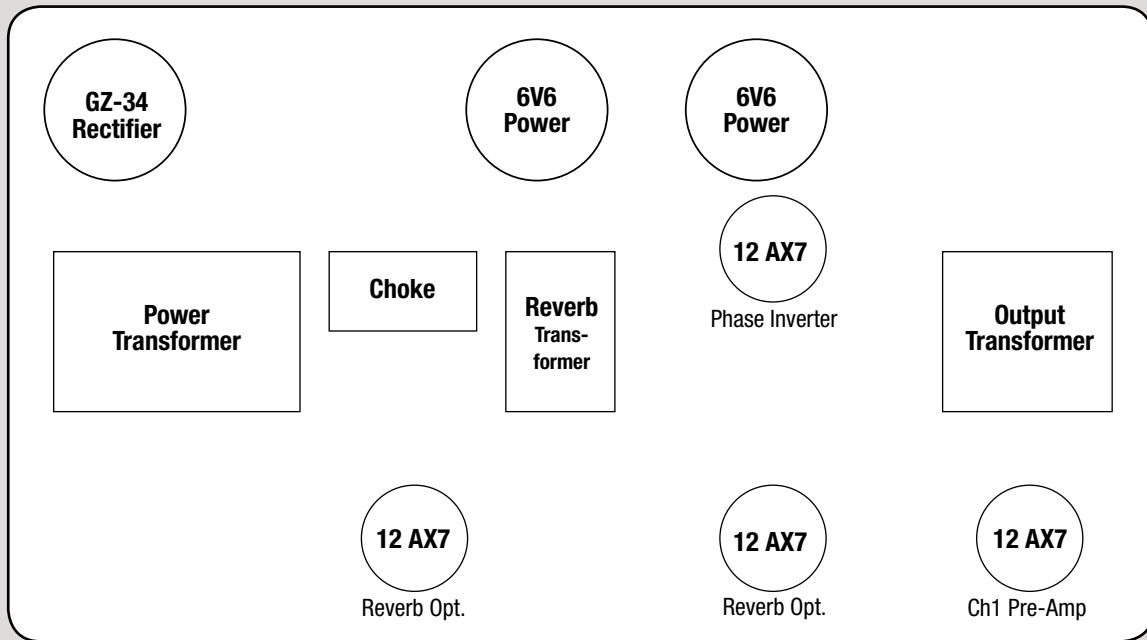

CLASSIC DELUXE

FRONT PANEL