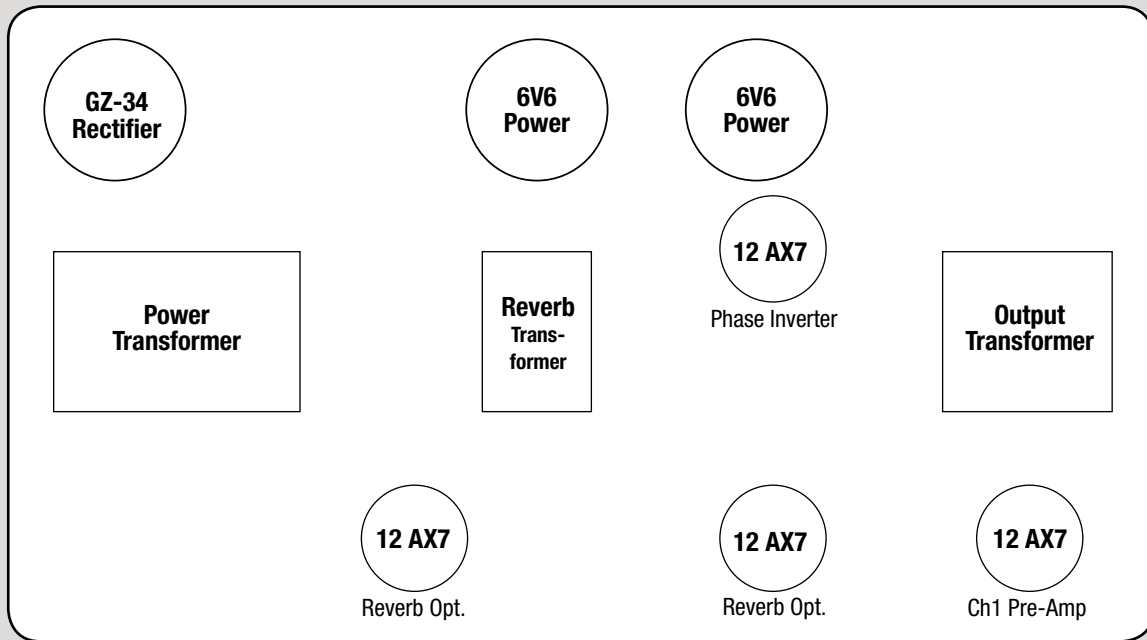

CLASSIC CAT/CLASSIC CAT R

FRONT PANEL