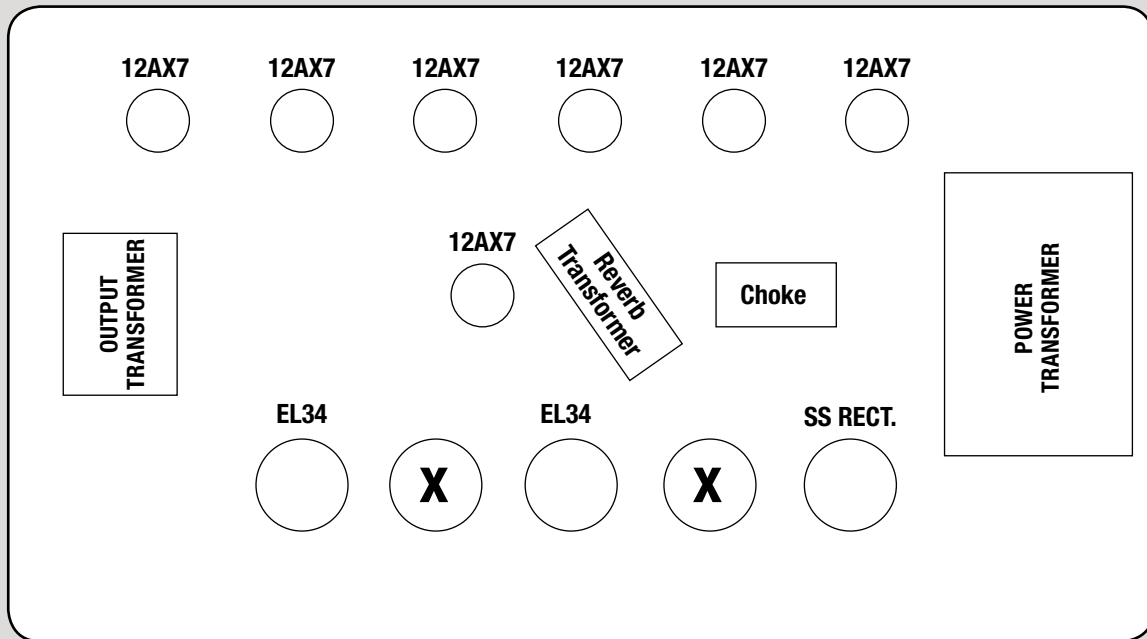

HOT CAT 50R

Input Jack

Outside View (Tubes Up)

Back Panel