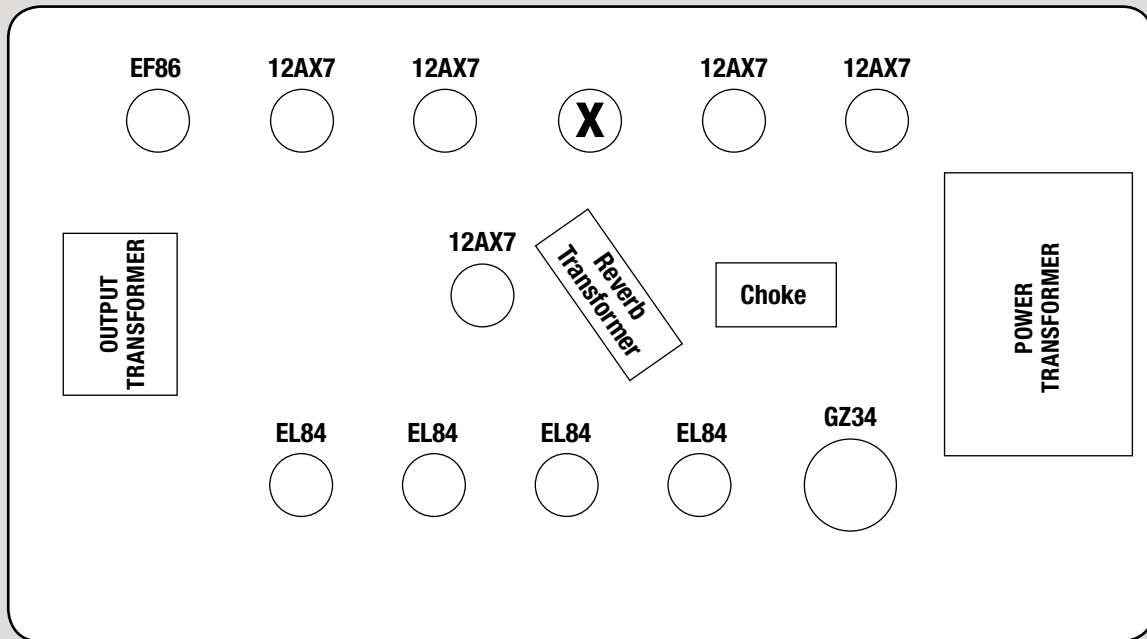

CUB III 30R

Input Jack

Outside View (Tubes Up)

Back Panel