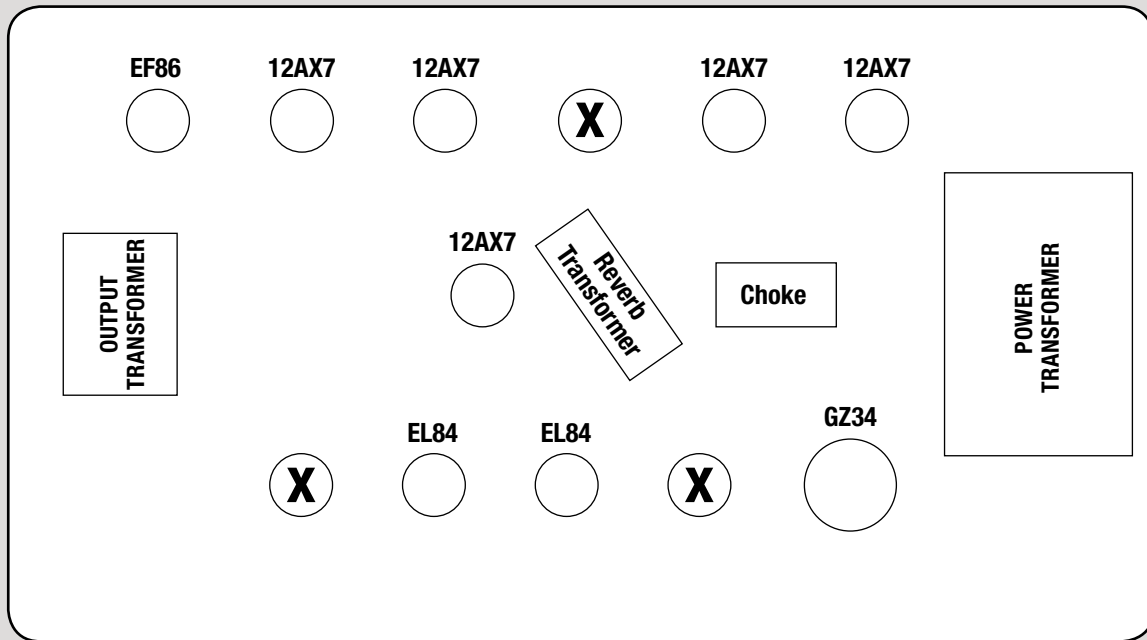

CUB III 15R

Input Jack

Outside View (Tubes Up)

Back Panel