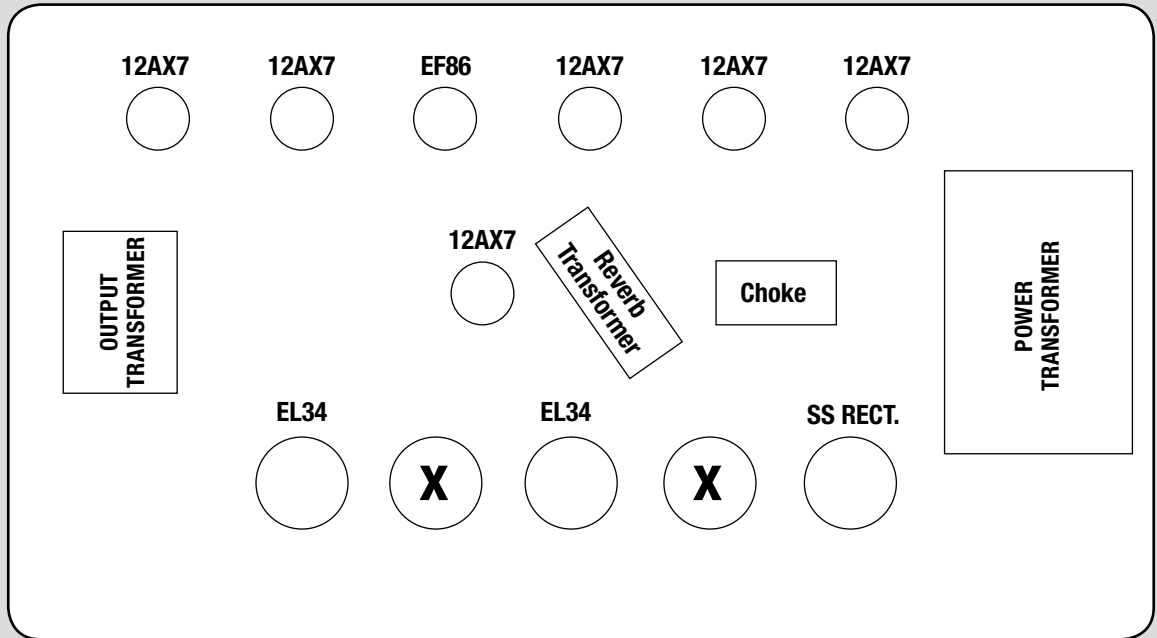

BLACK CAT 40R

Input Jack

Outside View (Tubes Up)

Back Panel